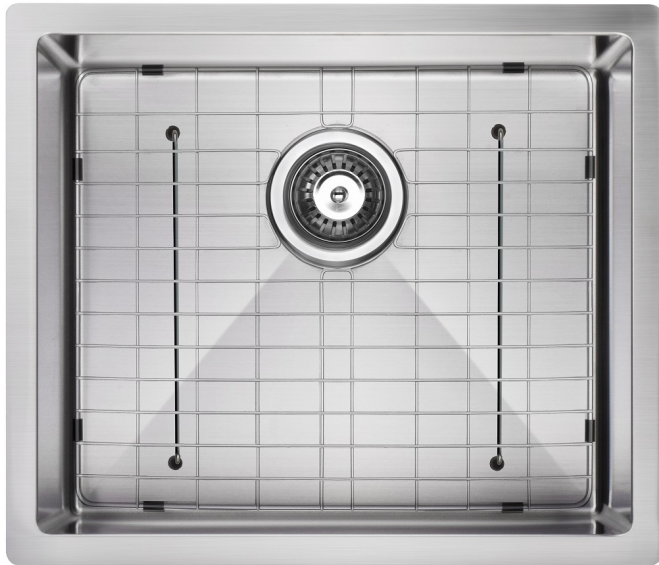

Pure Design

R2318-18G

Grille: Include | included
Crépine | Strainer: Include | included
Installation: Sous/sur-comptoir | Overmount/ Undermount
Profondeur | Depth: 228.6 mm | 9"
Fini | Finish: Brushed | Brossé
Calibre | Gauge: 18
Teneur | Content: 18/10 Chrome/Nickel
Fabriqué à la main | Hand made

Nos éviers ont:
Our sinks have:

- des coins arrondis rendant le nettoyage plus facile
- rounded corners for an easy cleaning

- des plaques insonorisants rendant l'expérience moins bruyant
- sound absorbing plates making the experience less noisy

- une couche ultra puissante qui protège contre l'accumulation de condensation
- an ultra-powerful layer that protects the sink against condensation build-up